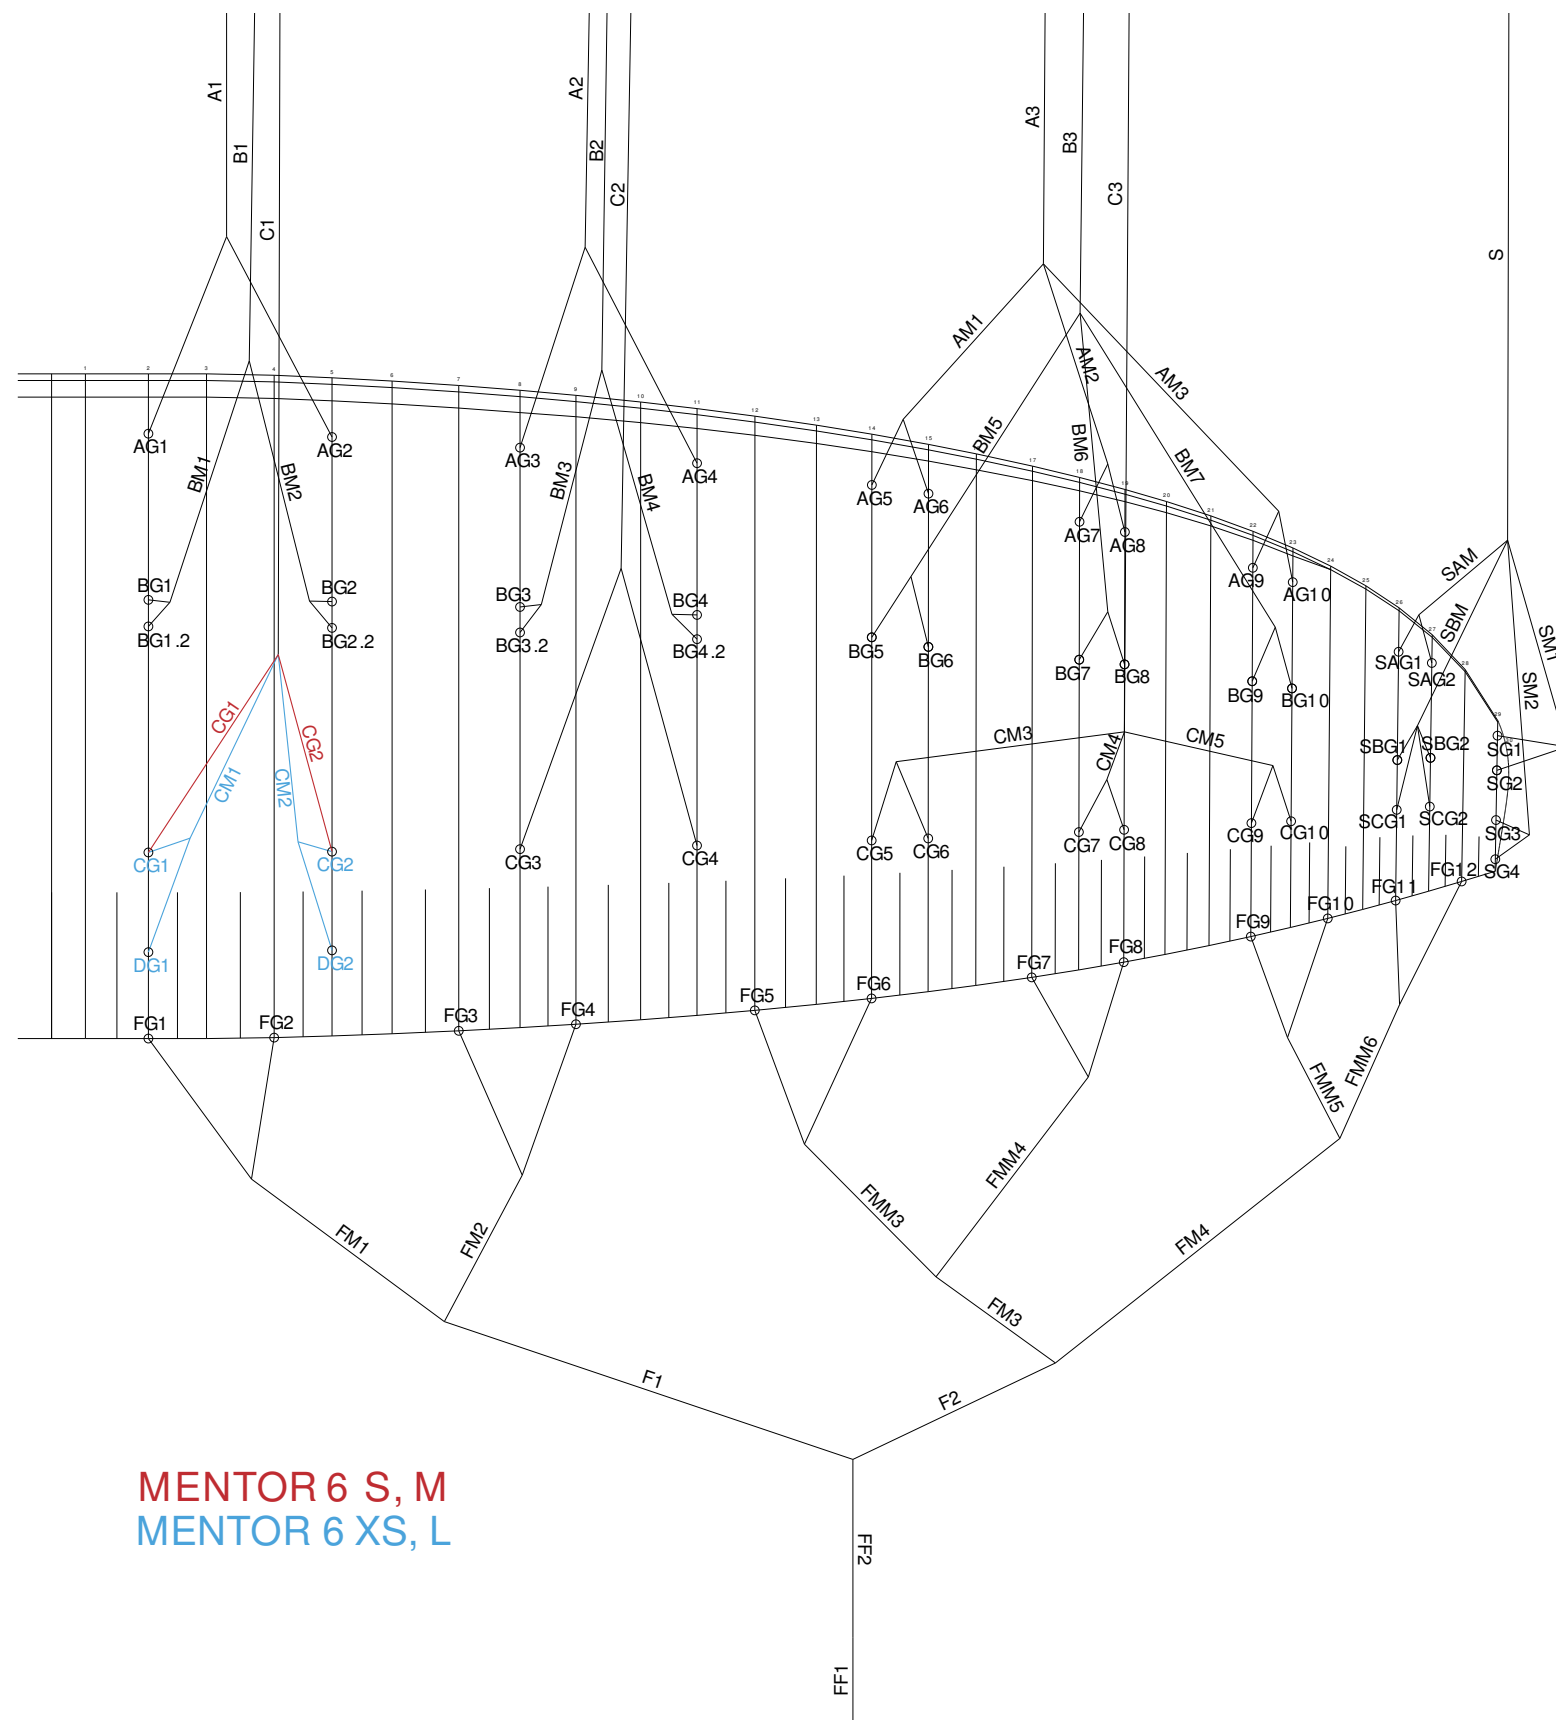

MENTOR 6

Table of contents

Line plan for MENTOR 6
Line lengths for MENTOR 6 - XS
Line lengths for MENTOR 6 - S
Line lengths for MENTOR 6 - M

Leinenplan / Line plan

MENTOR 6 - XS

See also: docs.nova.eu for a searchable online database

Position	Material	Length (cm)
A1	PPSL191-RED	505.4
A2	PPSL191-RED	508.8
A3	PPSL191-RED	395.6
AM1	ED8kU-70DD	204.6
AM2	ED8kU-70DD	198.7
AM3	ED8kU-70DD	194.5
AG01	ED8kU-90DD-RED	157.1
AG02	ED8kU-90DD-RED	154.1
AG03	ED8kU-90DD-RED	147.6
AG04	ED8kU-90DD-RED	145.1
AG05	ED8kU-50DD-RED	51.3
AG06	ED8kU-50DD-RED	46.3
AG07	ED8kU-50DD-RED	40.5
AG08	ED8kU-50DD-RED	38.1
AG09	ED8kU-50DD-RED	35.4
AG10	ED8kU-50DD-RED	34.5
B1	PPSL191-YW	411.3
B2	PPSL191-YW	414.9
B3	PPSL191-YW	390.6
BM1	ED8kU-90DD-RED	221.8
BM2	ED8kU-90DD-RED	218.7
BM3	ED8kU-90DD-RED	212.4
BM4	ED8kU-90DD-RED	209.9
BM5	ED8kU-70DD	203.3
BM6	ED8kU-70DD	198.3
BM7	ED8kU-70DD	194.3
BG01	ED8kU-50DD-RED	20.7
BG02	ED8kU-50DD-RED	20.7
BG03	ED8kU-50DD-RED	20.6
BG04	ED8kU-50DD-RED	20.5
BG05	ED8kU-50DD-RED	50.7
BG06	ED8kU-50DD-RED	46.1
BG07	ED8kU-50DD-RED	40.1
BG08	ED8kU-50DD-RED	38
BG09	ED8kU-50DD-RED	35.1
BG1.2	ED8kU-50DD-RED	20.6
BG10	ED8kU-50DD-RED	33.9
BG2.2	ED8kU-50DD-RED	20.6
BG3.2	ED8kU-50DD-RED	20.6